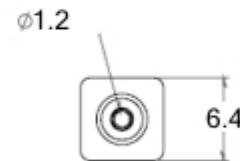

#### Part No MICRO 1.6 (Polypropylene 1.6mm/1.6mm barbed connector)

SECTION A-A

All Dimensions in millimetres

#### Part No MICRO 4 (Polypropylene 4mm/4mm barbed connector)

SECTION A-A

All Dimensions in millimetres