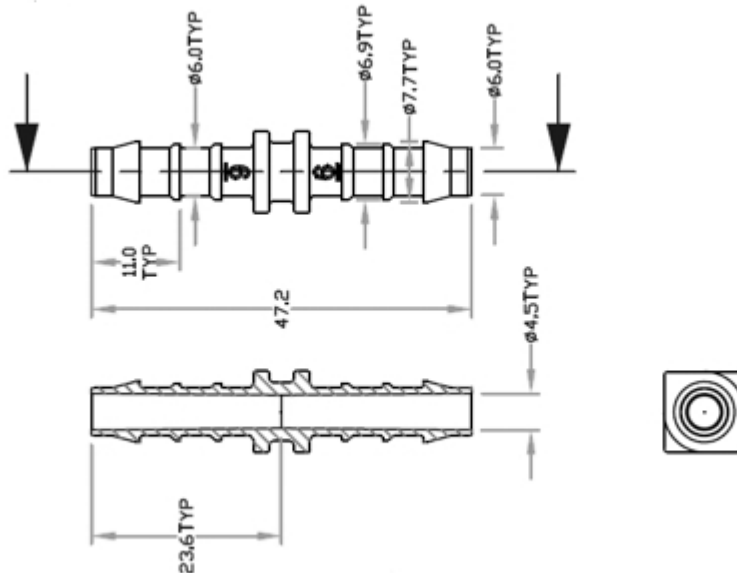

#### Part No MICRO 4 (Polypropylene 4mm/4mm barbed connector)

SECTION A-A

All Dimensions in millimetres

### Straight Barbed Connectors

Specification & Drawing Sheet 2 (last updated Oct 2010)

#### Part No MICRO 5 (Polypropylene 5mm/5mm barbed connector)

All Dimensions in millimetres

#### Part No GRS 6-PP (Polypropylene 6mm/6mm barbed connector)

All Dimensions in millimetres