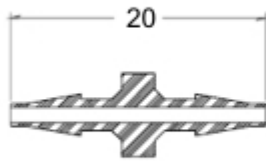

### Straight Barbed Connectors

Specification & Drawing Sheet 1 (last updated Oct 2010)

Please click <http://www.williamson-shop.co.uk/straight-barbed-connectors-6238-p.asp> to place an order via our online shop or please contact us for any requirements not listed or to place an order over the phone.

#### Part No MICRO 1.6 (Polypropylene 1.6mm/1.6mm barbed connector)

SECTION A-A

All Dimensions in millimetres

#### Part No MICRO 4 (Polypropylene 4mm/4mm barbed connector)

SECTION A-A

All Dimensions in millimetres